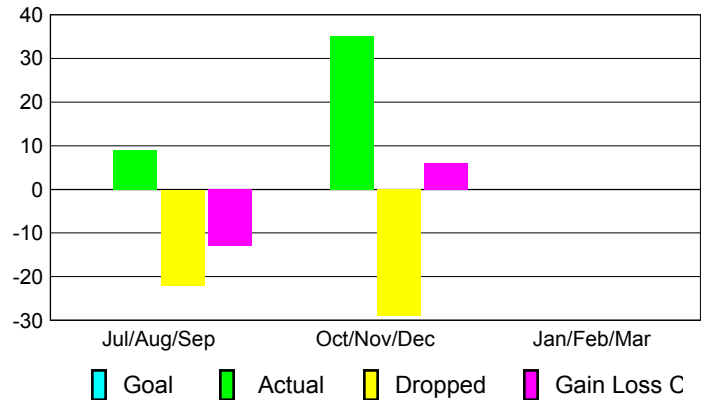

Membership Results 2012-2013

Goal, New, Dropped, Gain/Loss

Comparison of Membership Gain/Loss

Current Year Compared to the Previous Year