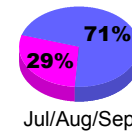

Membership Results
2012-2013

Membership
2011-2012

Month	Net Memb Goal	Actual New Memb	Actual Dropped Memb	Gain/Loss of Memb	Gain/Loss of Memb
Jul/Aug/Sep	0	9	-22	-13	-30
Oct/Nov/Dec	0	35	-29	6	-15
Jan/Feb/Mar	0				27
Totals	0	44	-51	-7	-18

Membership Results 2012-2013

Goal, New, Dropped, Gain/Loss

Comparison of Membership Gain/Loss

Current Year Compared to the Previous Year

Gender Comparison 2012-2013

Jan/Feb/Mar

Male

Female